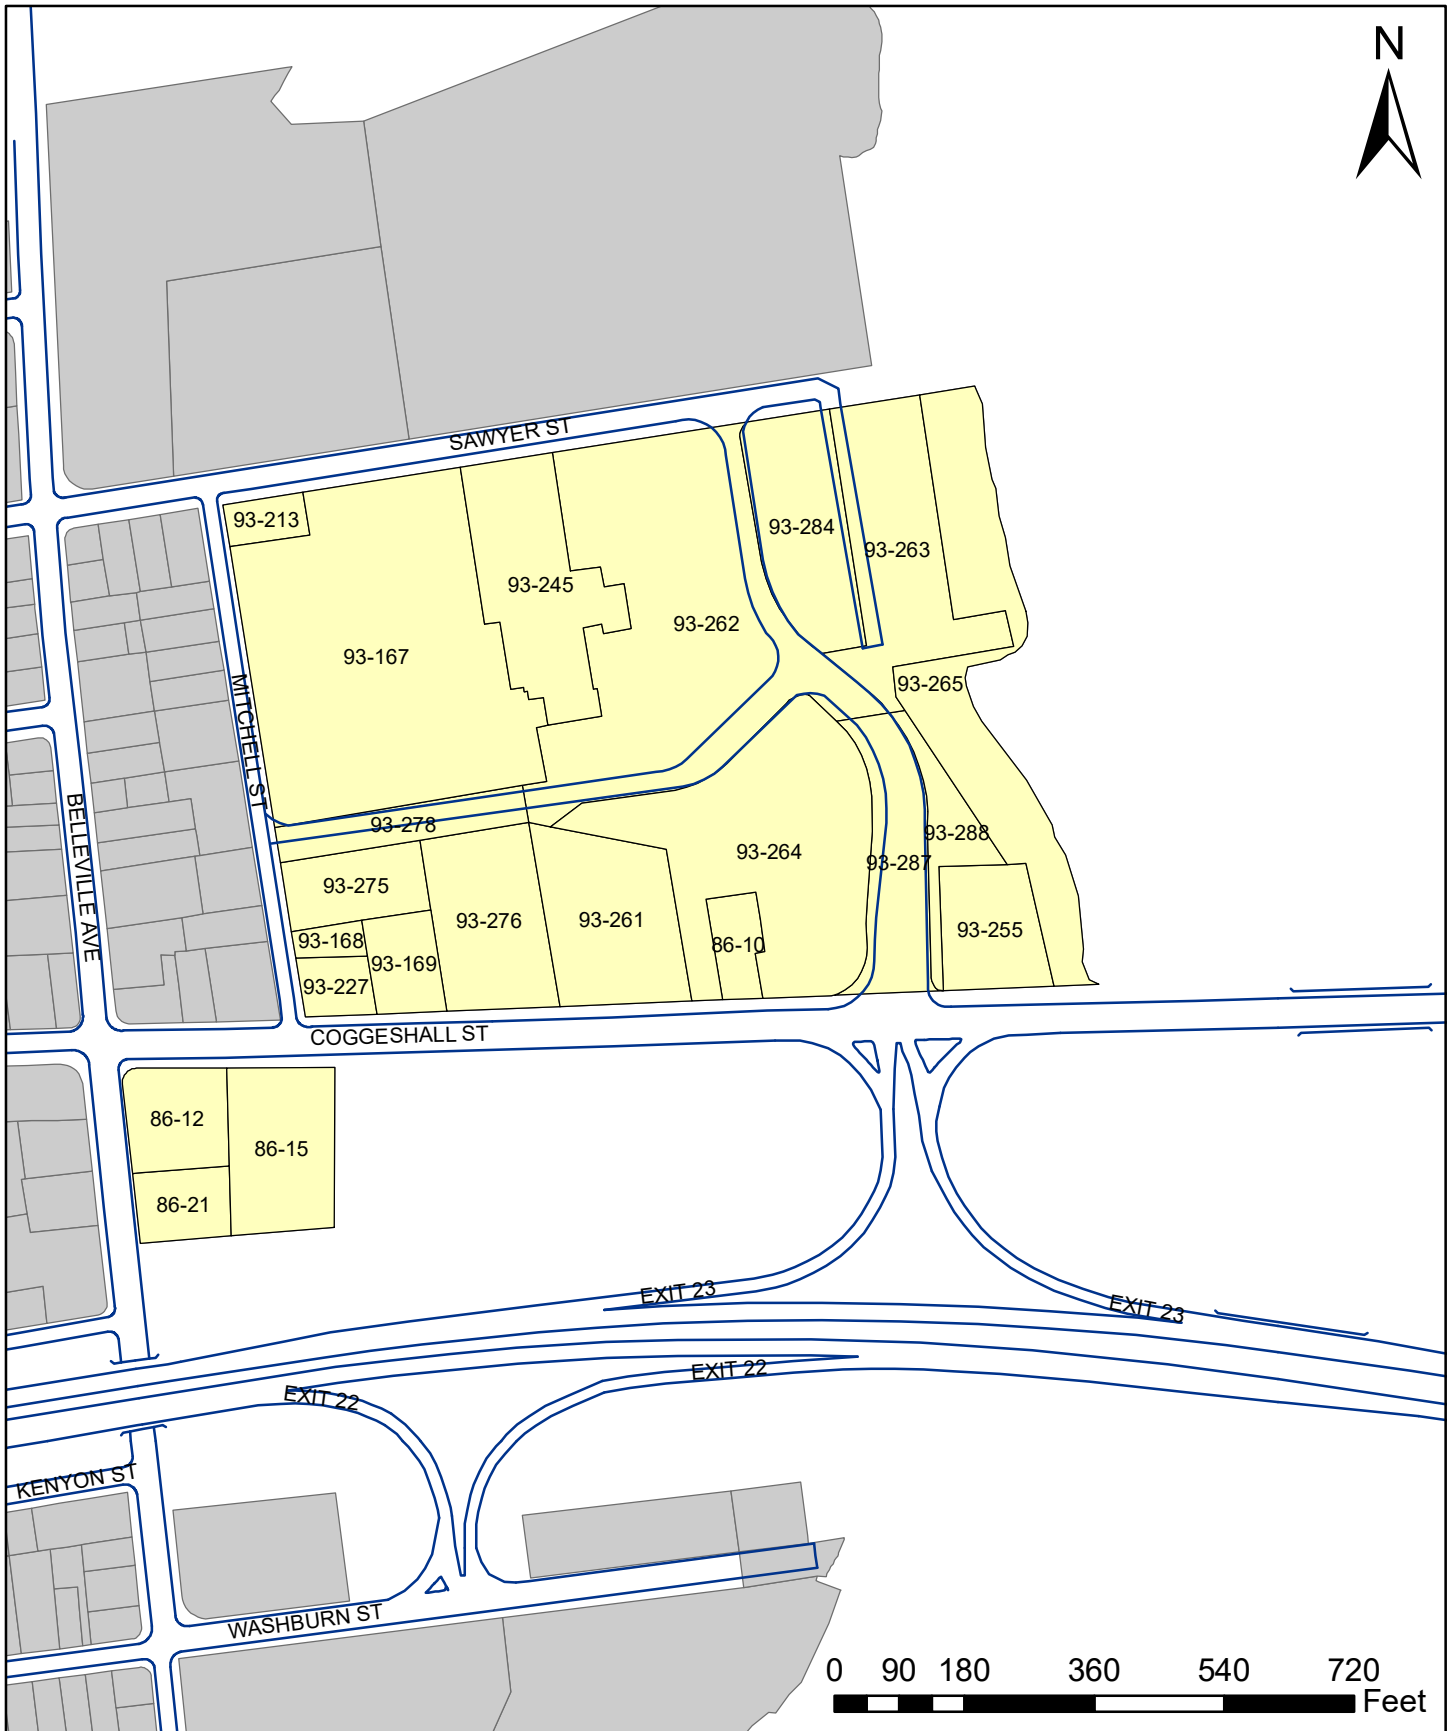

City of New Bedford, Massachusetts
Department of City Planning

Hicks-Logan-Sawyer Interim Planning Overlay District: New Boundary by Parcel ID

April 2020