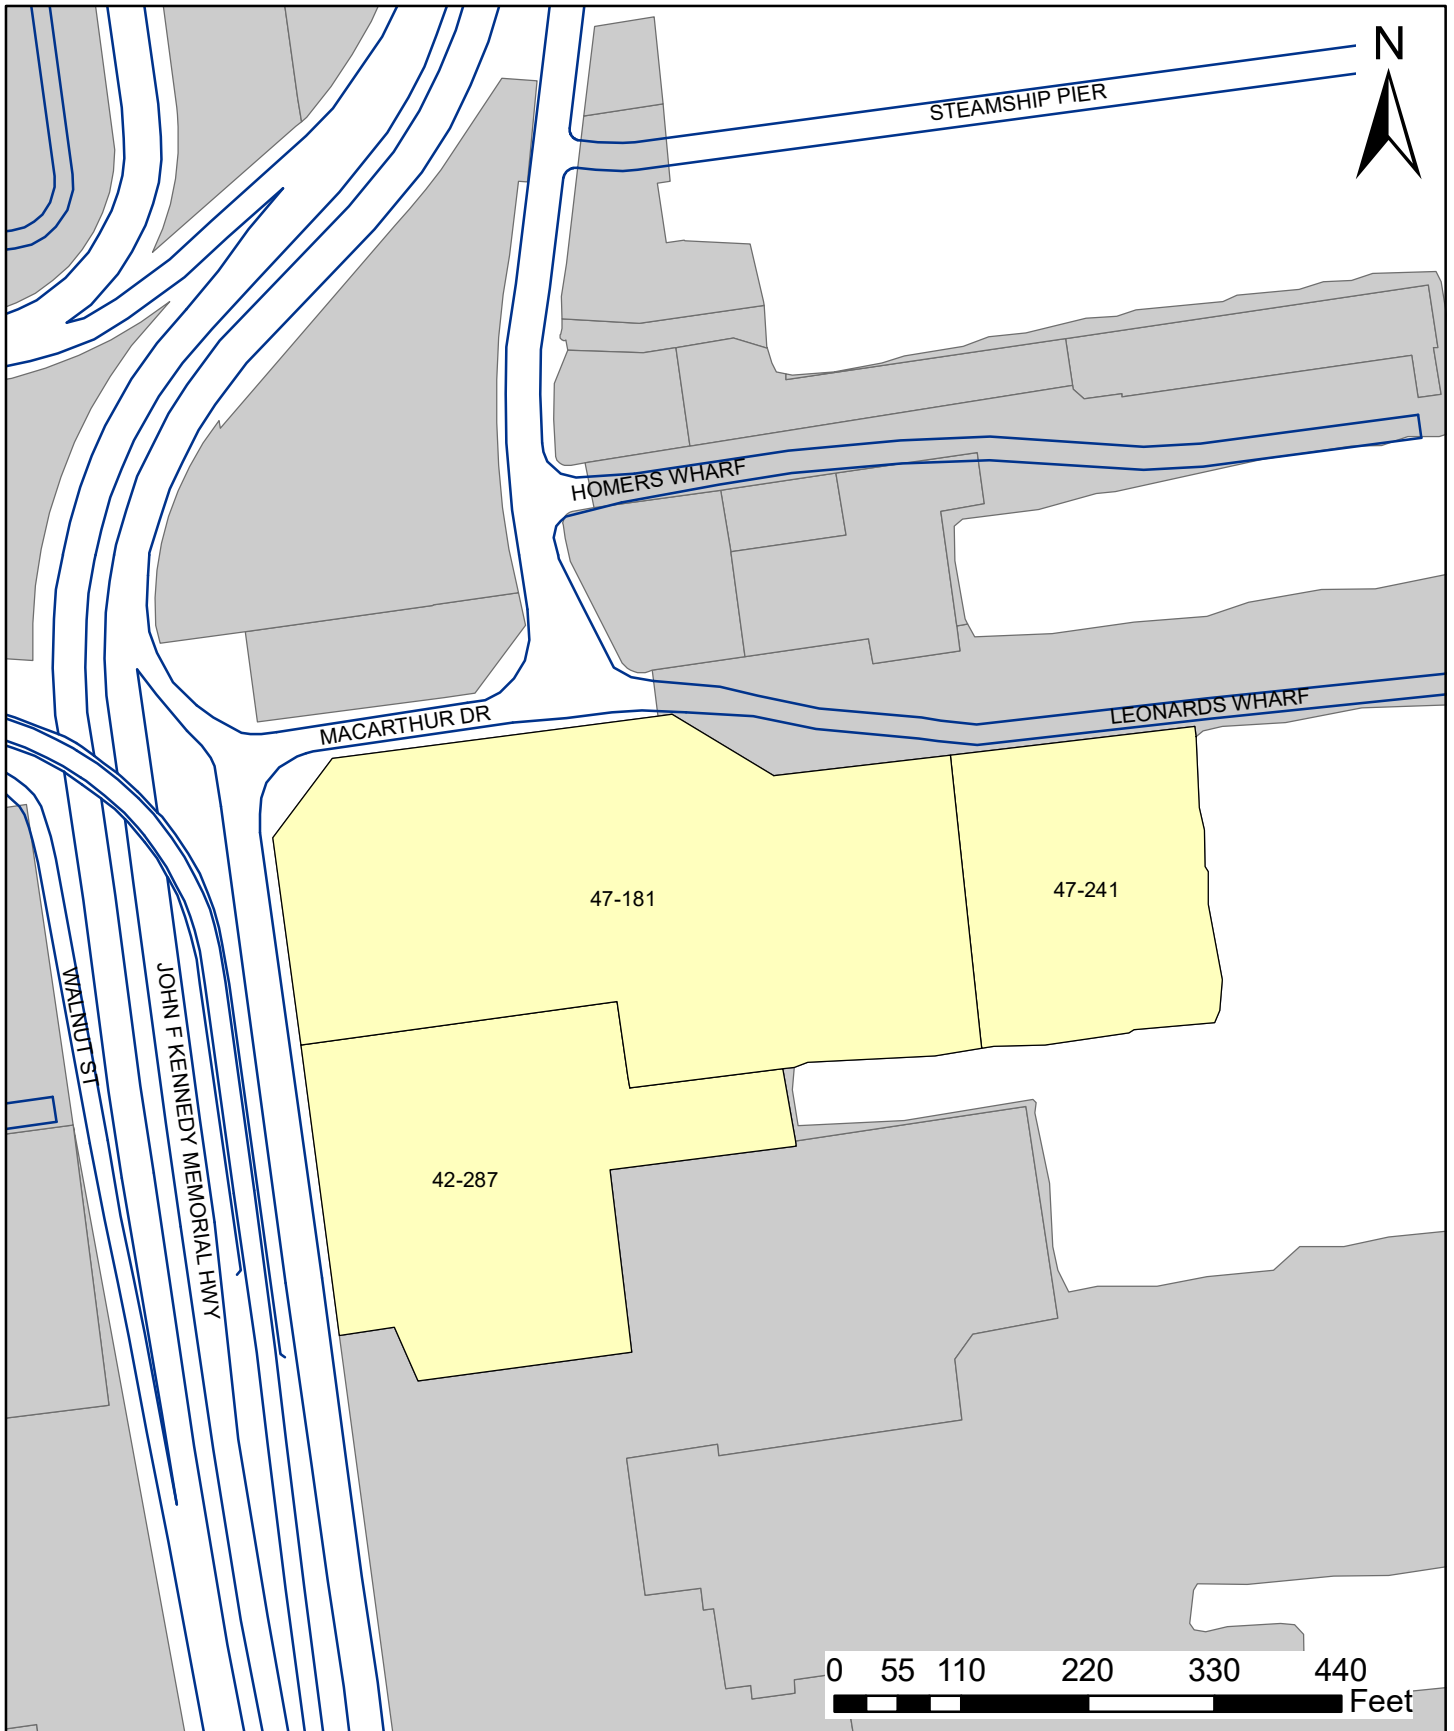

April 2020

City of New Bedford, Massachusetts
 Department of City Planning

Waterfront Mixed Use District: Subarea C by Parcel ID

April 2020

City of New Bedford, Massachusetts
 Department of City Planning

Waterfront Mixed Use District: Subarea D by Parcel ID

Working Waterfront Overlay District by Parcel ID

Applicable only to parcels in Industrial-B

April 2020