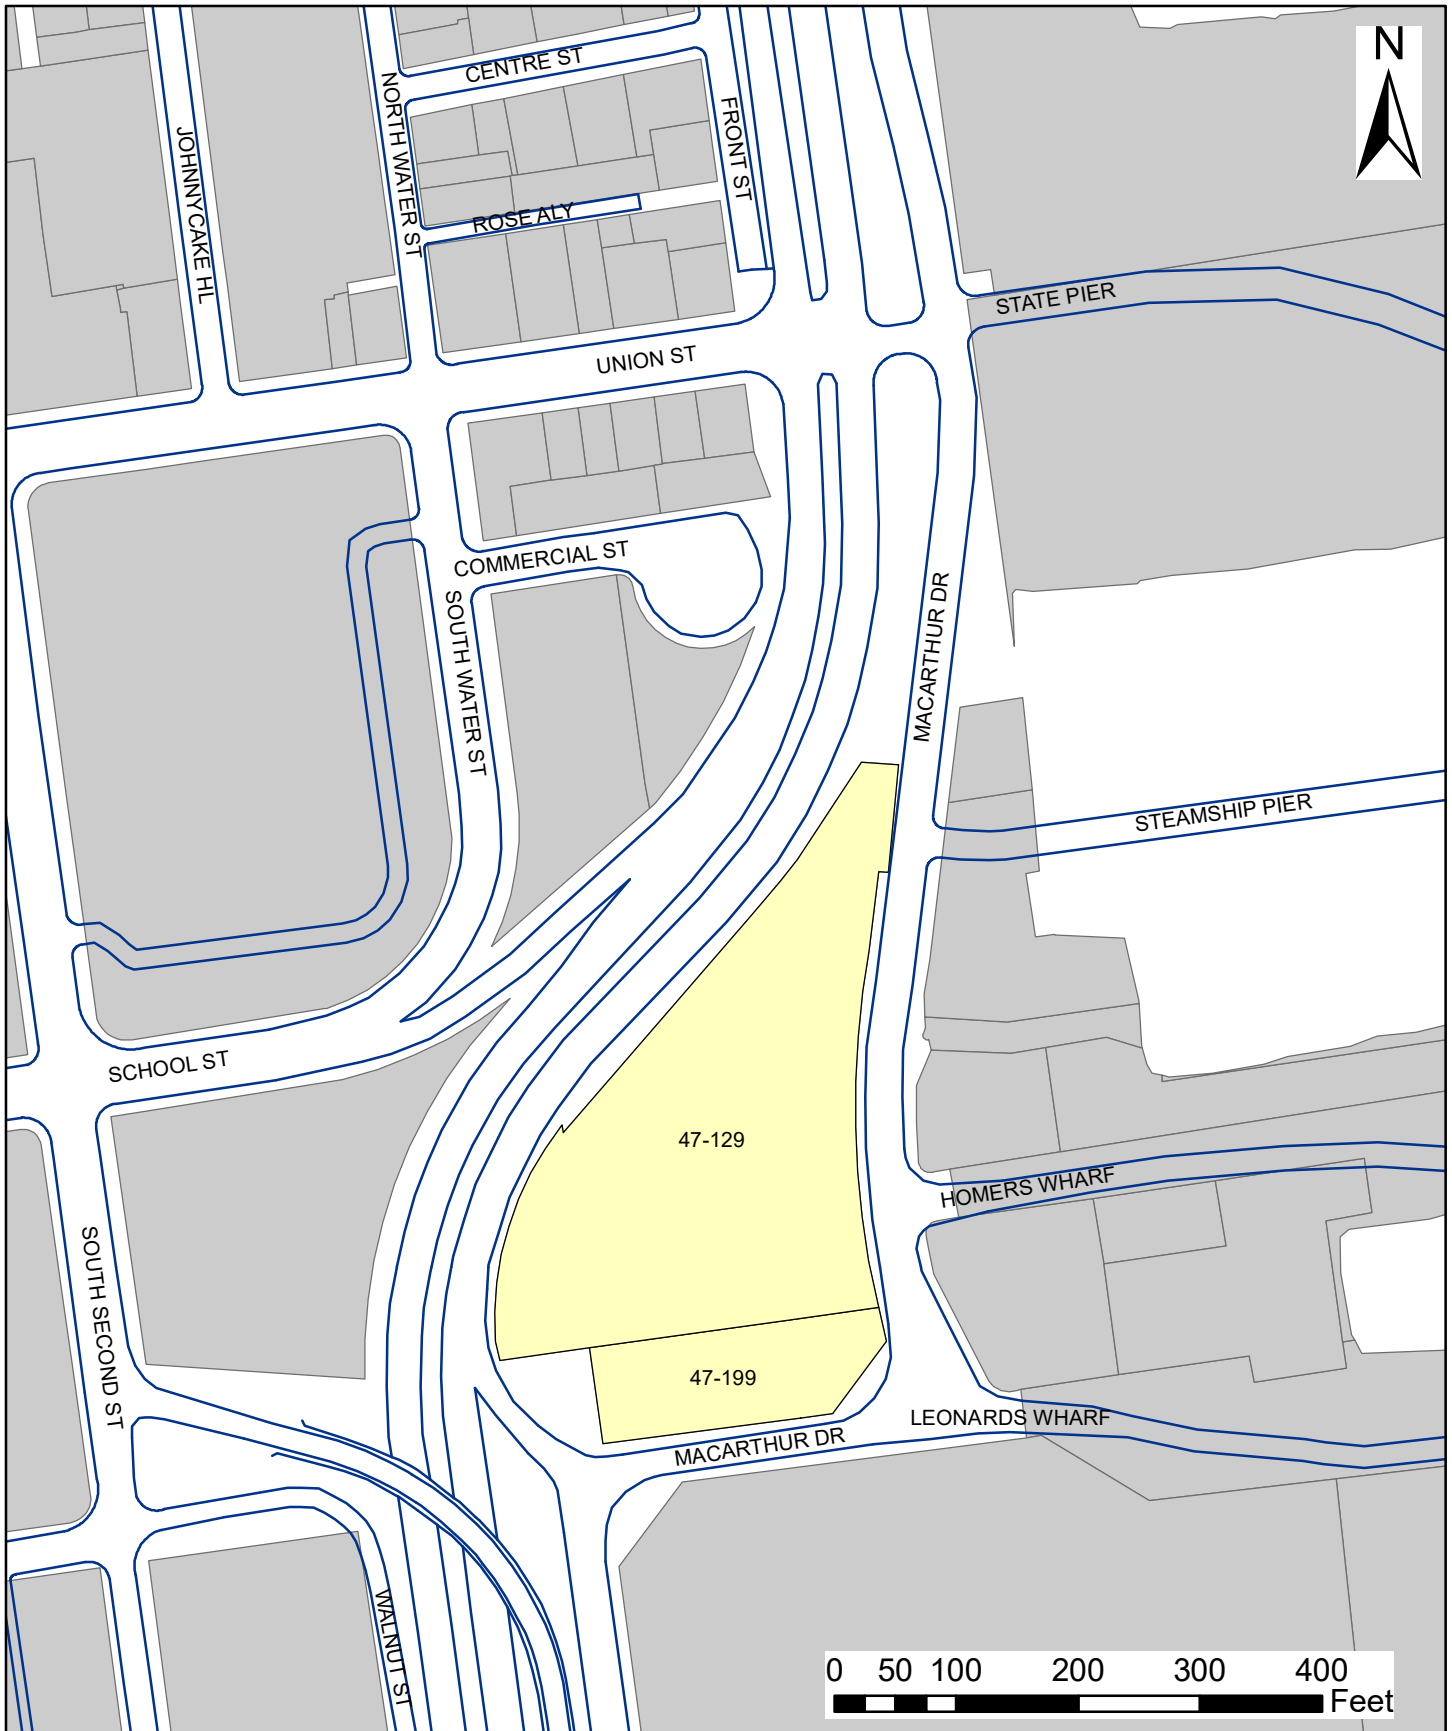

City of New Bedford, Massachusetts
 Department of City Planning

Waterfront Mixed Use District: Subarea A by Parcel ID

April 2020

City of New Bedford, Massachusetts
 Department of City Planning

Waterfront Mixed Use District: Subarea B by Parcel ID

April 2020

City of New Bedford, Massachusetts
 Department of City Planning

Waterfront Mixed Use District: Subarea C by Parcel ID

April 2020

City of New Bedford, Massachusetts
 Department of City Planning

Waterfront Mixed Use District: Subarea D by Parcel ID

Working Waterfront Overlay District by Parcel ID

Applicable only to parcels in Industrial-B

April 2020