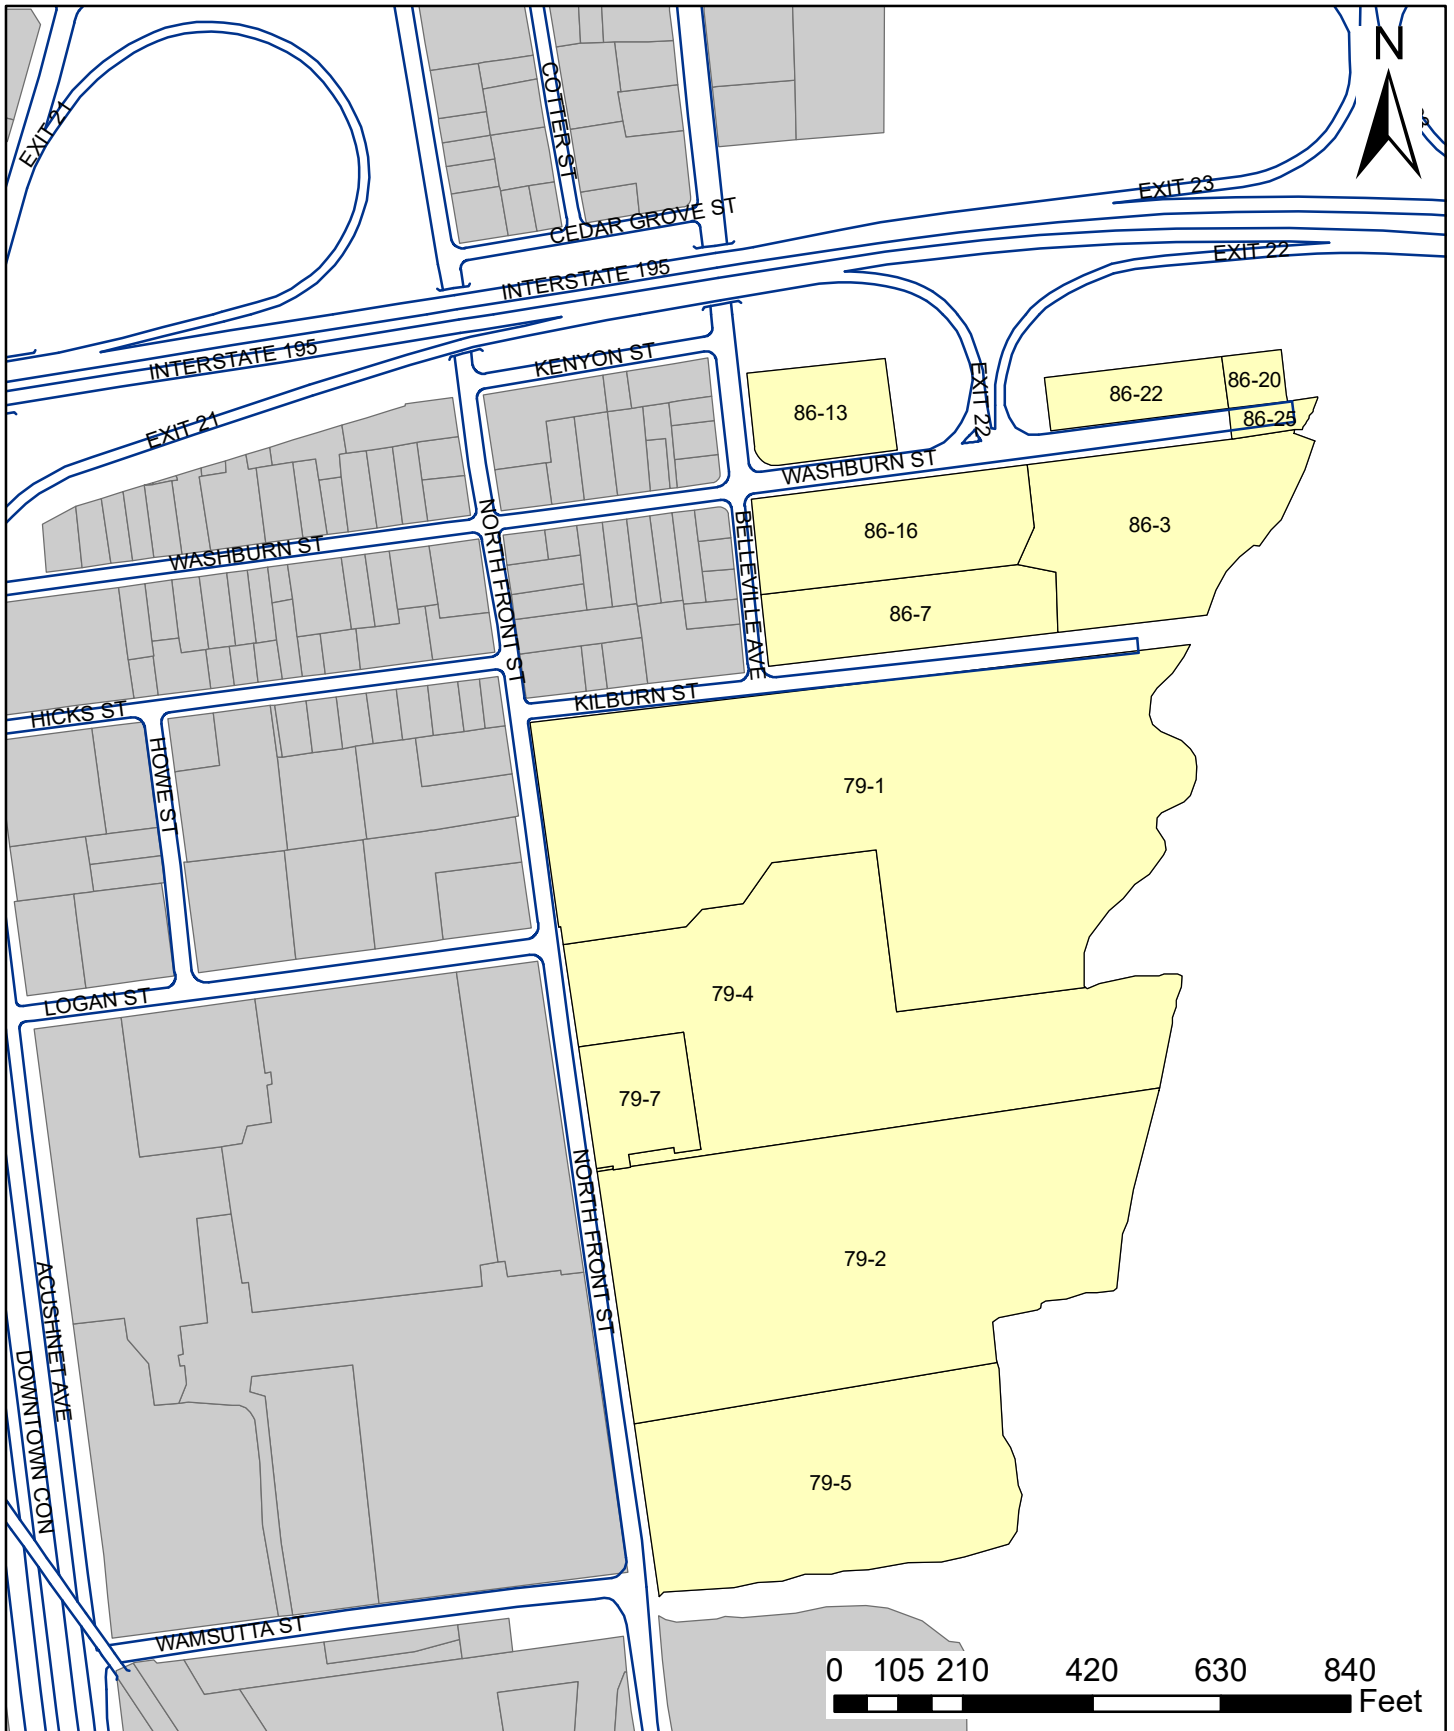

City of New Bedford, Massachusetts
 Department of City Planning

Waterfront Mixed Use District: Subarea A by Parcel ID

April 2020

City of New Bedford, Massachusetts
 Department of City Planning

Waterfront Mixed Use District: Subarea B by Parcel ID

April 2020

City of New Bedford, Massachusetts
 Department of City Planning

Waterfront Mixed Use District: Subarea C by Parcel ID

April 2020

City of New Bedford, Massachusetts
 Department of City Planning

Waterfront Mixed Use District: Subarea D by Parcel ID

Working Waterfront Overlay District by Parcel ID

Applicable only to parcels in Industrial-B

April 2020