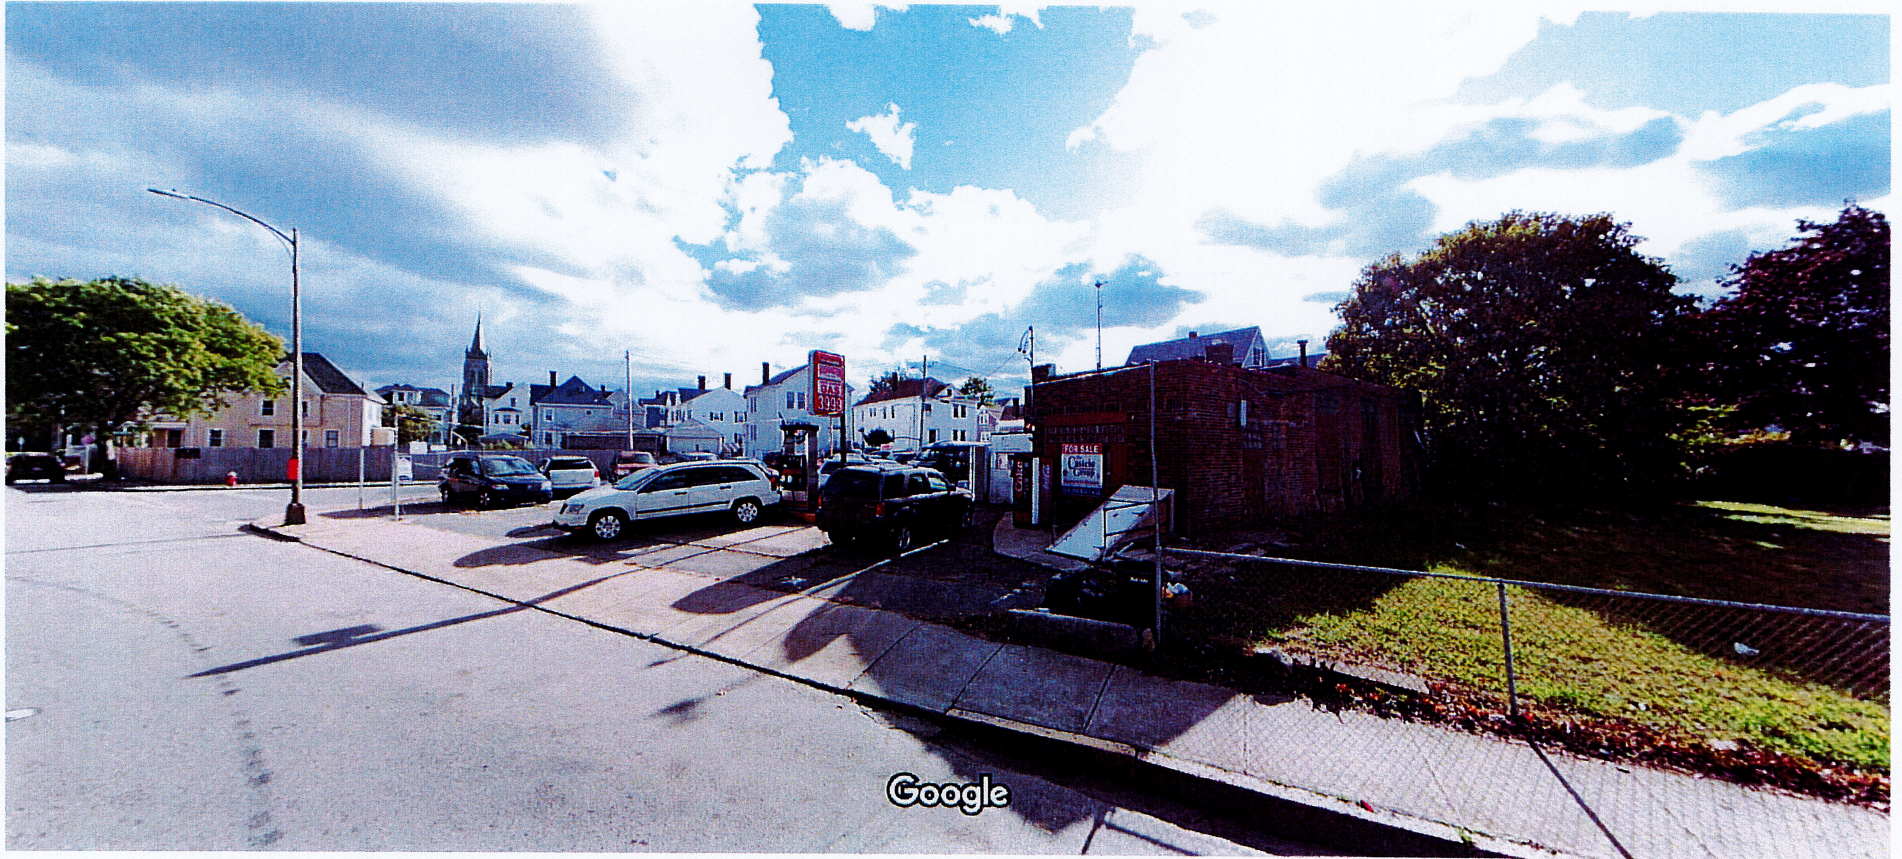

271 County Street

Change of use from a auto repair to auto sale and light service

Legend
📍 271 County St

Google Earth

Image Landsat / Copernicus

80 ft

271 County Street

Change of use from a auto repair to auto sale and light service

Exact Levels

Legend

 271 County St

Google Earth

Image Landsat / Copernicus

40 ft

Image capture: Oct 2019 © 2021 Google

New Bedford, Massachusetts

Google

Street View - Oct 2019

New Bedford, Massachusetts

Google

Street View - Oct 2019

Image capture: Oct 2019 © 2021 Google

Image capture: Oct 2019 © 2021 Google

New Bedford, Massachusetts