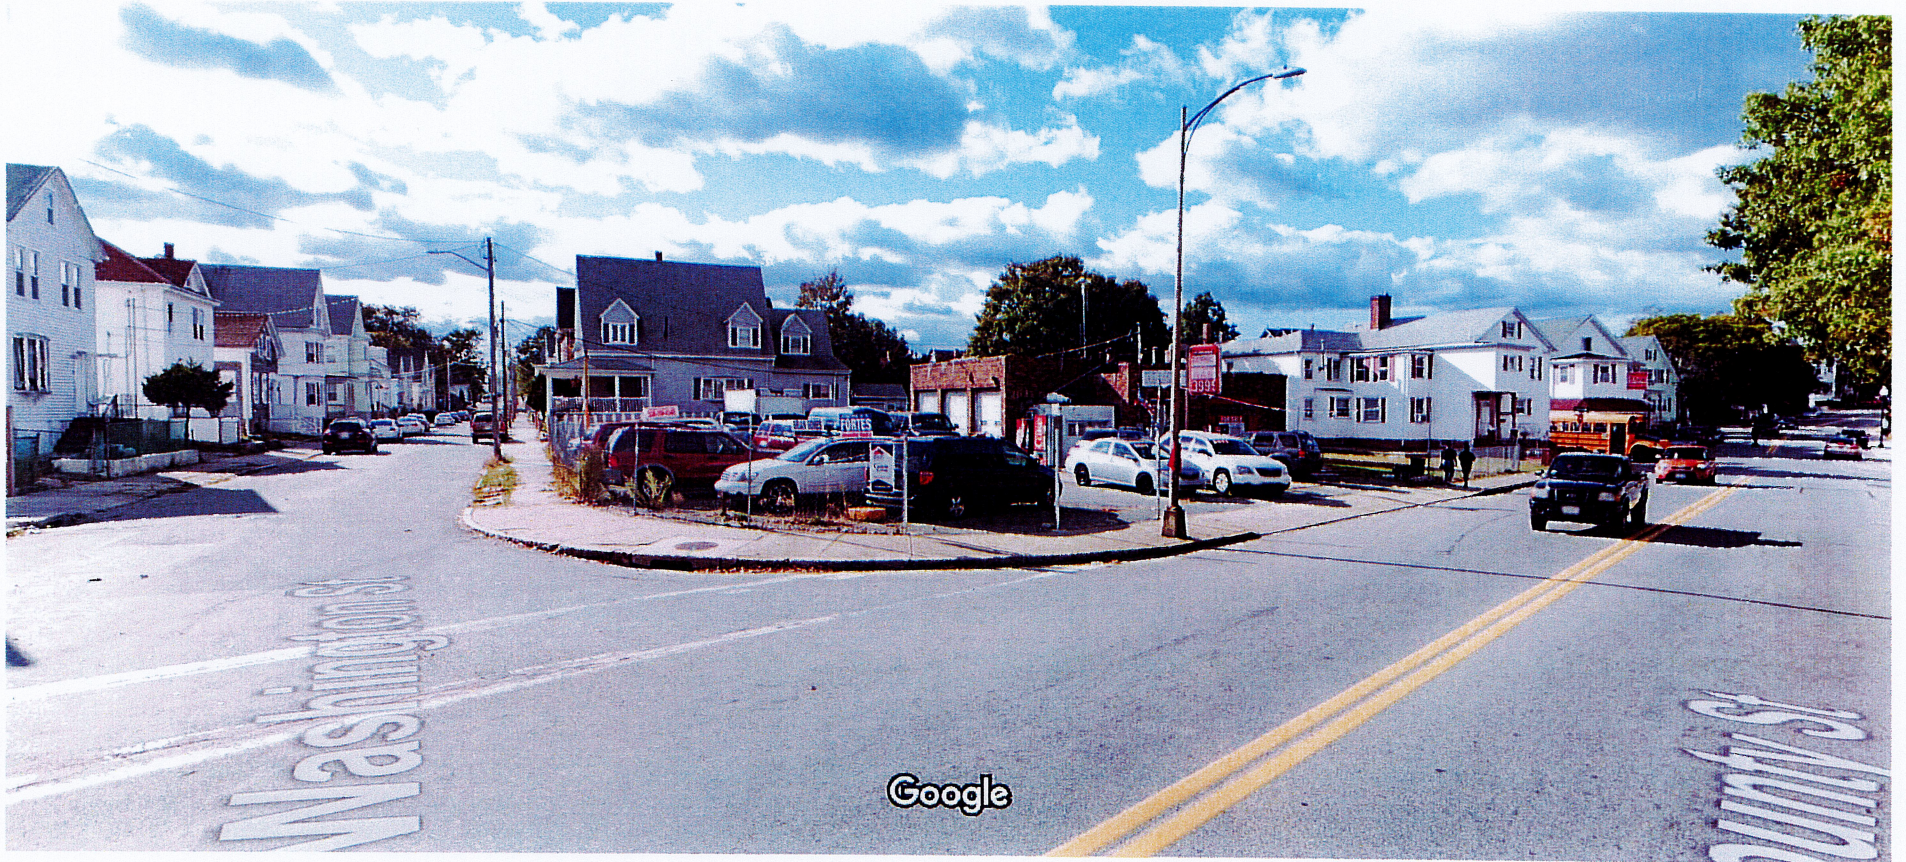

271 County Street

Change of use from a auto repair to auto sale and light service

Legend
📍 271 County St

Google Earth

Image Landsat / Copernicus

80 ft

271 County Street

Change of use from a auto repair to auto sale and light service

Exact Levels

Legend

 271 County St

Google Earth

Image Landsat / Copernicus

40 ft

Image capture: Oct 2019 © 2021 Google

New Bedford, Massachusetts

Google

Street View - Oct 2019

New Bedford, Massachusetts

Google

Street View - Oct 2019

Image capture: Oct 2019 © 2021 Google

Image capture: Oct 2019 © 2021 Google

New Bedford, Massachusetts

Google

Street View - Oct 2019